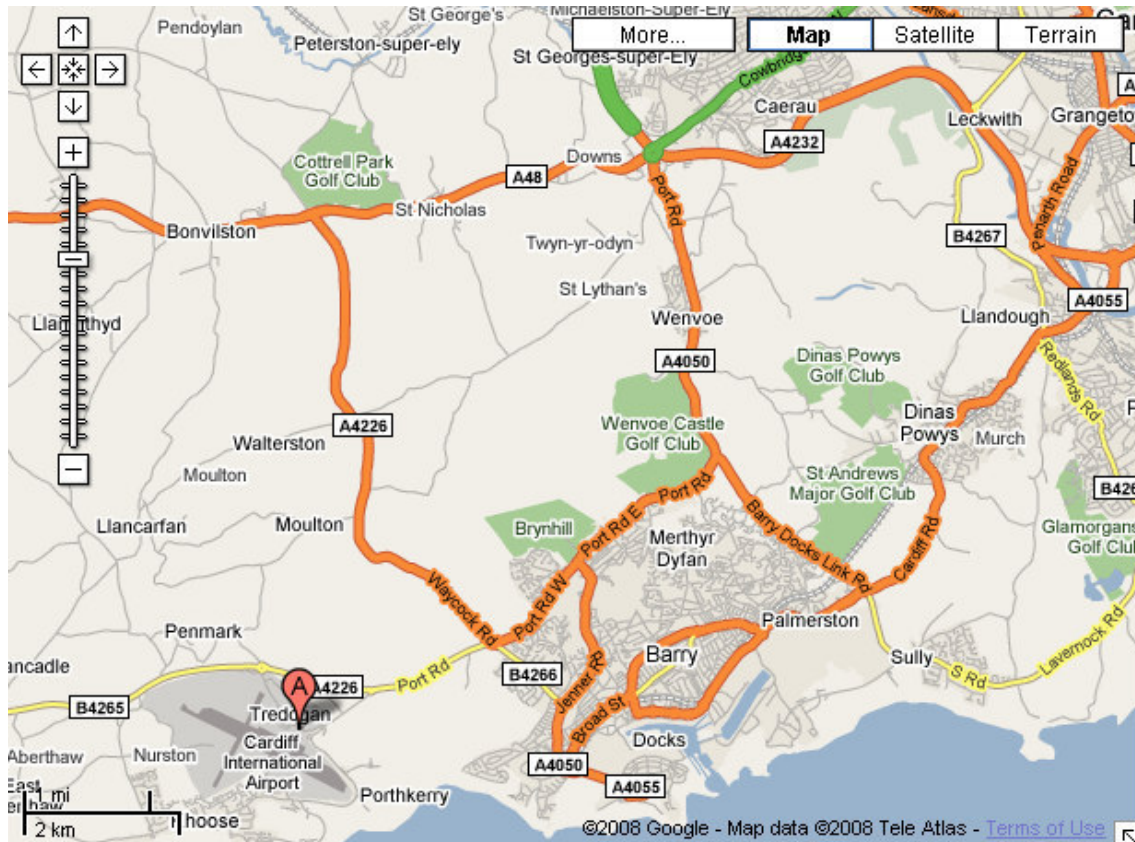

Barry College, International Centre for Aerospace Training (ICAT)

Cardiff Airport Business Park,
Rhoose,
Vale of Glamorgan.

CF62 3DP
Tel: 01446 711447

This award-winning facility, just next to Cardiff Airport, is where all our aircraft engineering courses are taught, as well as some of our part-time evening courses.

Directions to ICAT from M4 J33

- 1 At the roundabout, take the second exit onto **A4232** for **3.2 miles**
- 2 Turn off the A4232 onto **Slip Road** for **0.2 miles @ Culverhouse Cross.**
- 3 At the roundabout, take the fourth exit onto **A48** for **0.3 miles**
- 4 At the roundabout, take the first exit onto **A48** for **2.8 miles**
- 5 Turn left onto **A4226** for **4.2 miles**
- 6 At the roundabout, take the third exit onto **A4226 Port Road** for **1.2 miles**
- 7 At the roundabout, take the first exit onto **Port Road** for **0.5 miles**
- 8 At the roundabout, take the second exit for **0.2 miles**
- 9 At the roundabout, take the second exit for **0.2 miles**
- 10 Turn sharp left for **0 miles**
- 11 Arrive at your destination for **0 miles**

Directions to ICAT from Colcot Road

- 1 Turn left onto **A4050 Colcot Road** for **0.6 miles**
- 2 At the roundabout, take the first exit onto **A4226 Port Road** for **0.9 miles**
- 3 At the roundabout, take the second exit onto **A4226 Port Road** for **1.1 miles**
- 4 At the roundabout, take the first exit onto **Port Road** for **0.5 miles**
- 5 At the roundabout, take the second exit for **0.2 miles**
- 6 At the roundabout, take the second exit for **0.2 miles**
- 7 Turn sharp left for **0 miles**
- 8 Arrive at your destination for **0 miles**