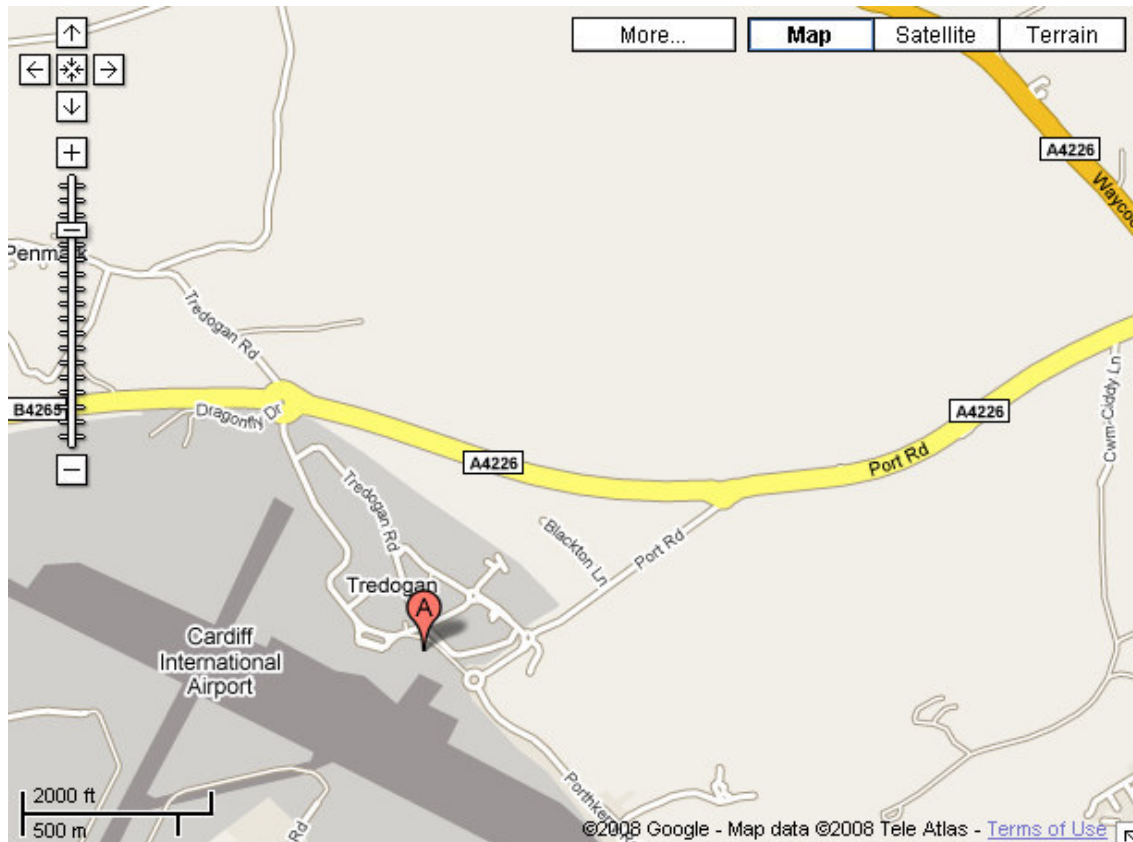

Barry College, International Centre for Aerospace Training (ICAT)

Cardiff Airport Business Park,
Rhoose,
Vale of Glamorgan.

CF62 3DP
Tel: 01446 711447

This award-winning facility, just next to Cardiff Airport, is where all our aircraft engineering courses are taught, as well as some of our part-time evening courses.

Directions to ICAT from M4 J33

- 1 At the roundabout, take the second exit onto **A4232** for **3.2 miles**
- 2 Turn off the A4232 onto **Slip Road** for **0.2 miles @ Culverhouse Cross.**
- 3 At the roundabout, take the fourth exit onto **A48** for **0.3 miles**
- 4 At the roundabout, take the first exit onto **A48** for **2.8 miles**
- 5 Turn left onto **A4226** for **4.2 miles**
- 6 At the roundabout, take the third exit onto **A4226 Port Road** for **1.2 miles**
- 7 At the roundabout, take the first exit onto **Port Road** for **0.5 miles**
- 8 At the roundabout, take the second exit for **0.2 miles**
- 9 At the roundabout, take the second exit for **0.2 miles**
- 10 Turn sharp left for **0 miles**
- 11 Arrive at your destination for **0 miles**

Directions to ICAT from Colcot Road

- 1 Turn left onto **A4050 Colcot Road** for **0.6 miles**
- 2 At the roundabout, take the first exit onto **A4226 Port Road** for **0.9 miles**
- 3 At the roundabout, take the second exit onto **A4226 Port Road** for **1.1 miles**
- 4 At the roundabout, take the first exit onto **Port Road** for **0.5 miles**
- 5 At the roundabout, take the second exit for **0.2 miles**
- 6 At the roundabout, take the second exit for **0.2 miles**
- 7 Turn sharp left for **0 miles**
- 8 Arrive at your destination for **0 miles**